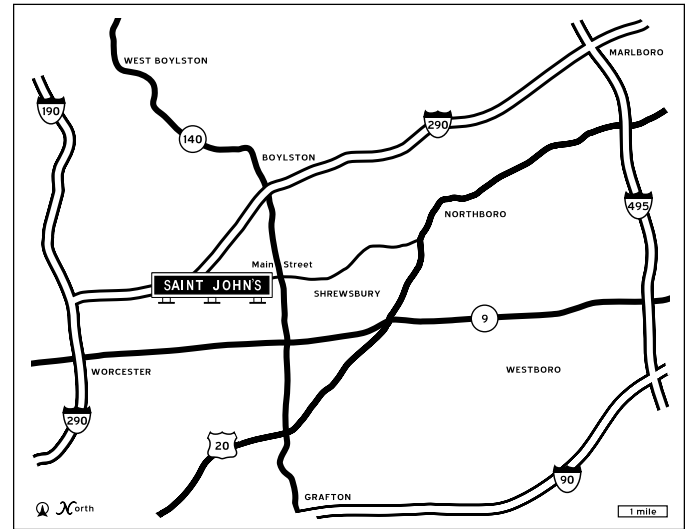

SAINT JOHN'S HIGH SCHOOL

DIRECTIONS AND CAMPUS MAP

From I-190 North

- Bear left on ramp at sign reading "I-290 East Burncoat St. to Shrewsbury/Marlboro/RT-70/Lincoln St."
- Continue on I-290 and go East for 2.0 miles
- Bear right on ramp at sign reading "Exit 22 Main St. to Shrewsbury"
- Turn right on Main St. and go East for 0.8 miles to Saint John's

From I-290 East

- Bear right on ramp at sign reading "Exit 22 Main St. to Shrewsbury"
- Turn right on Main St. and go East for 0.8 miles to Saint John's

From I-290 West

- Bear right on ramp at sign reading "Exit 22 Main St. to Shrewsbury/Worcester"
- Turn left onto Main St. and go East for 1.0 miles to Saint John's

From I-495 North

- Turn right on ramp at sign reading "Exit 25B I-290 West to Worcester"
- Bear right onto I-290W for 9.4 miles
- Bear right on ramp at sign reading "Exit 22 Main St. to Shrewsbury/Worcester"
- Turn left onto Main Street and go East for 1.0 miles to Saint John's

From I-495 South

- Turn right on ramp at sign reading "Exit 23B RT-9 West to Worcester"
- Bear right on RT-9 and go West for 7.5 miles
- Turn right onto RT-140N for 1.5 miles
- Turn left onto Main St. at Shrewsbury Center and go West for 0.8 miles (*bear right at fork in road*)